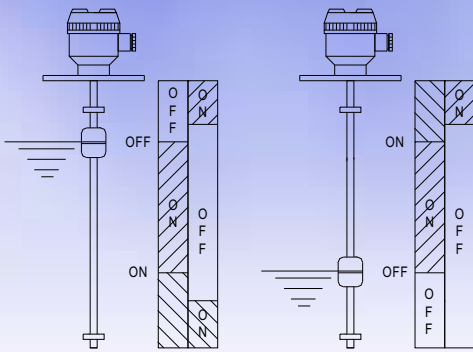

Supply pump & High/Low Alarm

Drain pump & High Alarm

Fluid Materials	Acid	Alkaline	Oil	Solvent
SUS304	X	△	◎	◎
SUS316	△	○	◎	◎
PP	○	○	○	X
PVDF	◎	◎	○	○

Note : ◎ = Excellent , ○ = Good , △ = Acceptable , X = Not good