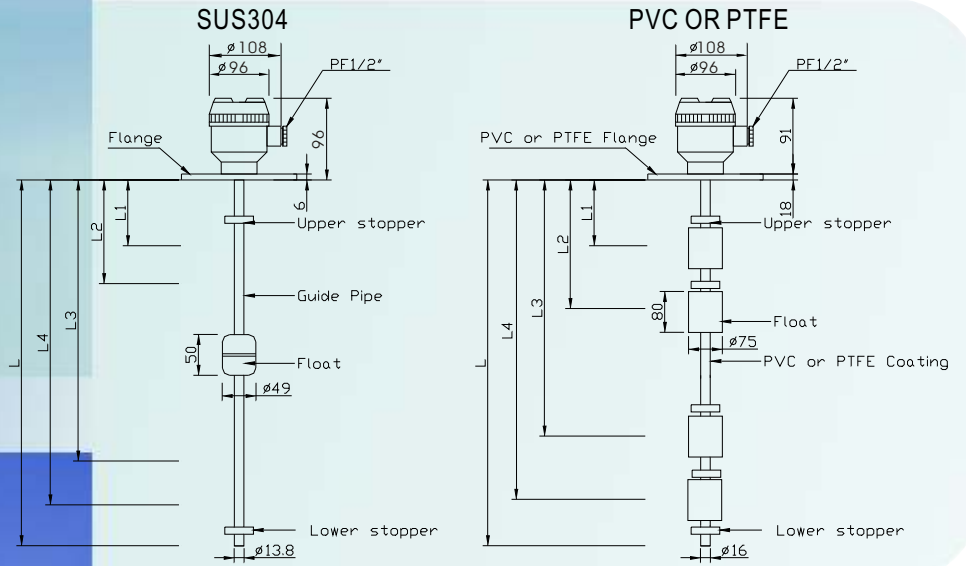

We provide your solutions

CDF-4S,3S,2S

CDF

( )	CDF-
2 or 3 or 4 contacts	2S or 3S or 4S
2 or 3 or 4 contacts (2-wire)	2W2S or 2W3S or 2W4S
SUS 304	R4
SUS 316	R6
PVC	P
PTFE	T
( )	
JIS 10K 80A (6t)	F3
JIS 10K 100A (6t)	F4
JIS 10K 125A (6t)	F5
2" Screw	S2
	L1-L4 (mm)
가	L (mm)

CDF- 2S-R4-F4- L1(500)-L2(700)-780